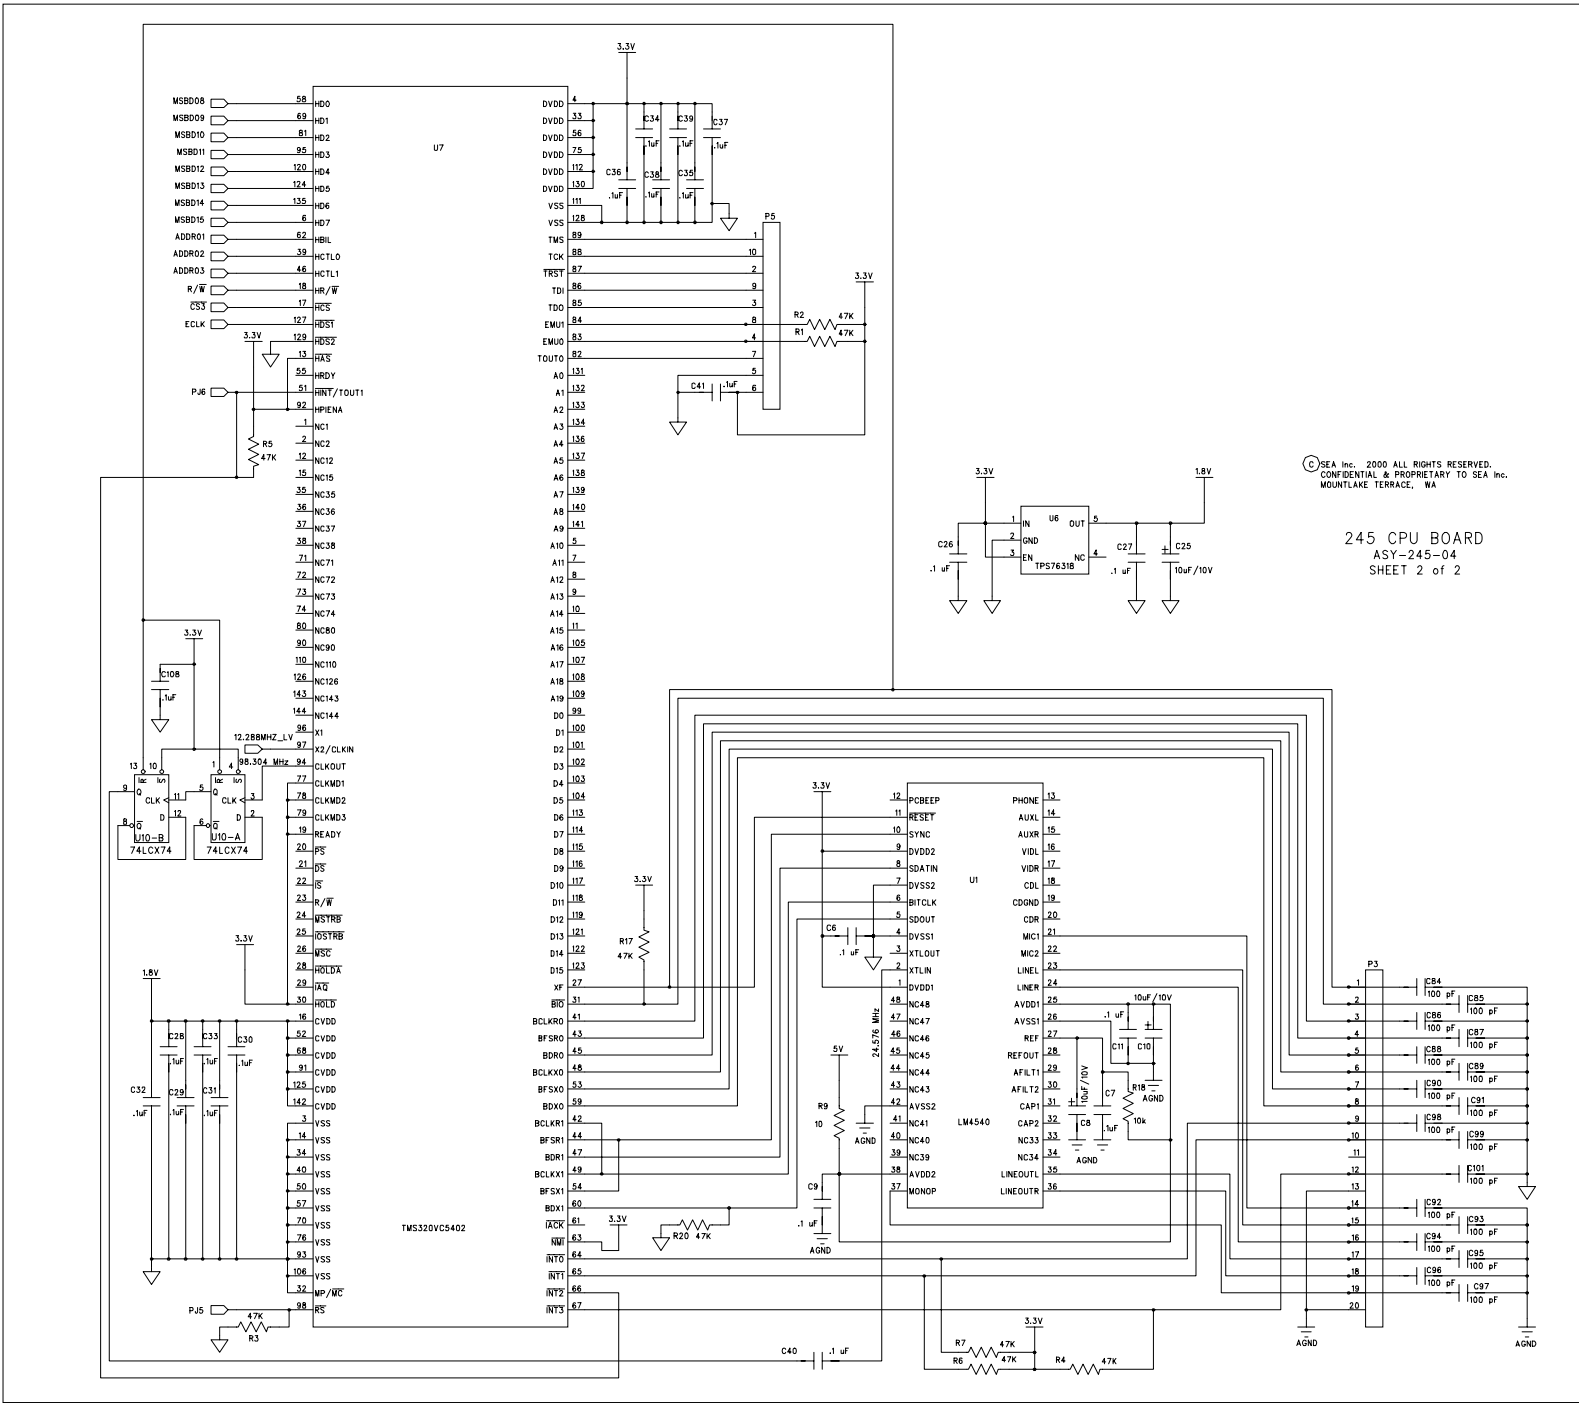

245 CPU BOARD
ASY-245-04
SHEET 2 of 2